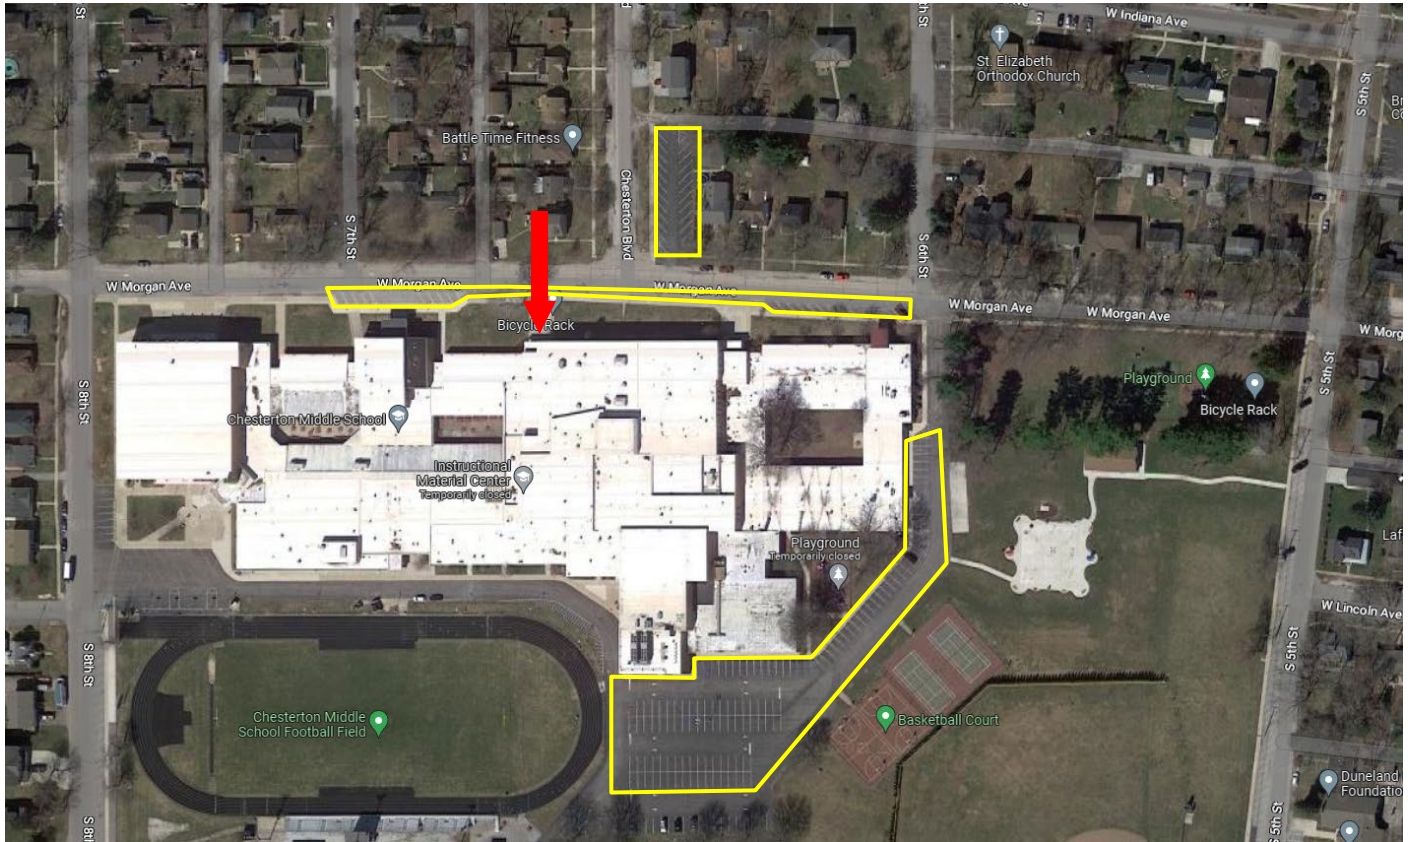

WESTCHESTER-LIBERTY TRAIL PHASE 3

Des. No. 1902832

Public Hearing Location Map

Chesterton Middle School Auditorium
651 W. Morgan Avenue Chesterton, IN 46304
Auditorium Entrance [door #2 (red arrow on map above)]
*Parking locations outlined in yellow on map above